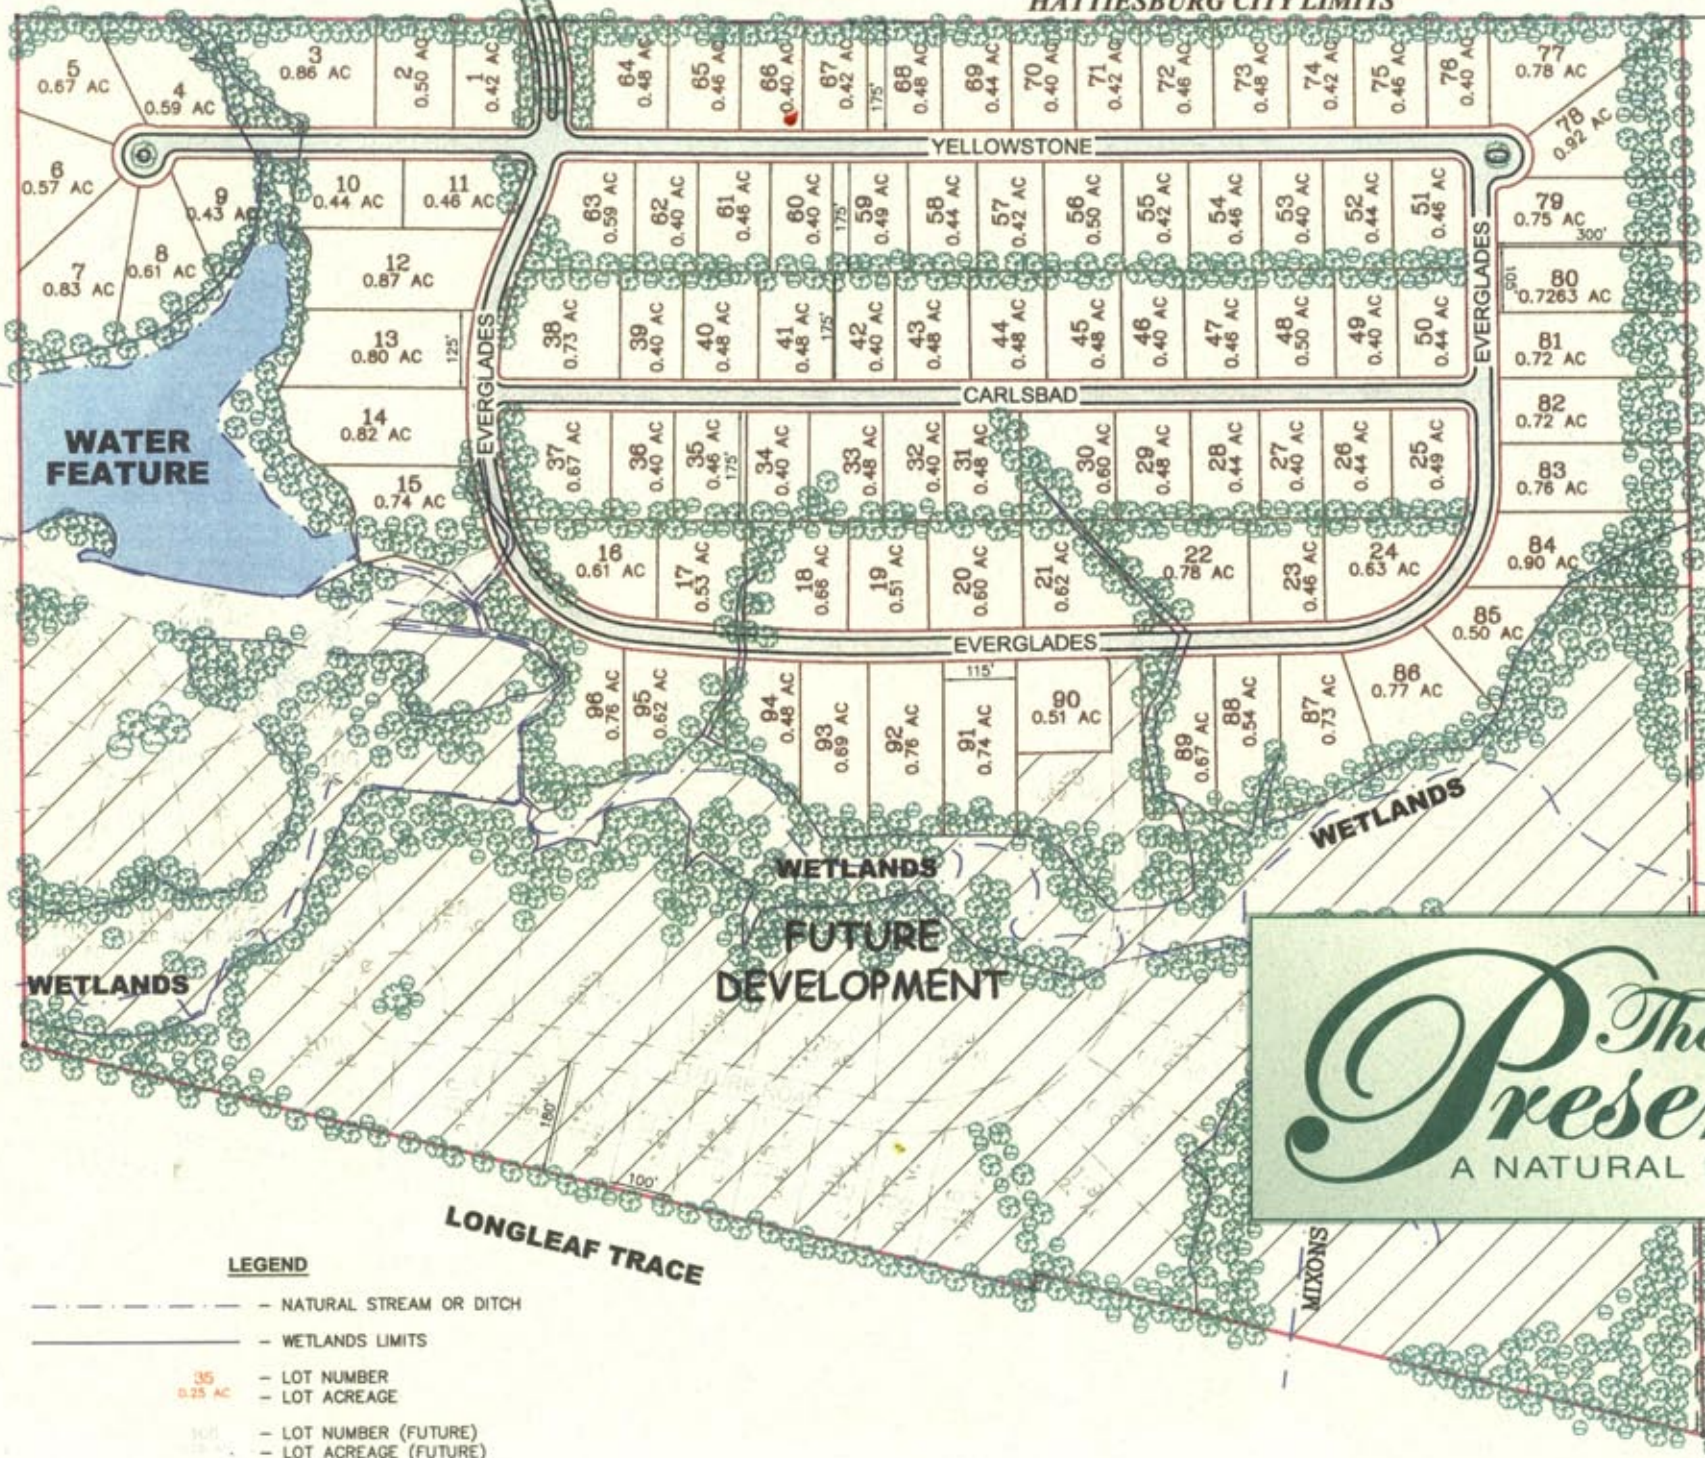

**INNOVATION AND
COMMERCIALIZATION PARK**

HATTIESBURG CITY LIMITS

FORREST COUNTY
LAMAR COUNTY

The Preserve
A NATURAL LIFESTYLE

LEGEND

- - - - - NATURAL STREAM OR DITCH
- - - - - WETLANDS LIMITS
- 35
0.25 AC - LOT NUMBER
 - LOT ACREAGE
- 101
0.25 AC - LOT NUMBER (FUTURE)
 - LOT ACREAGE (FUTURE)